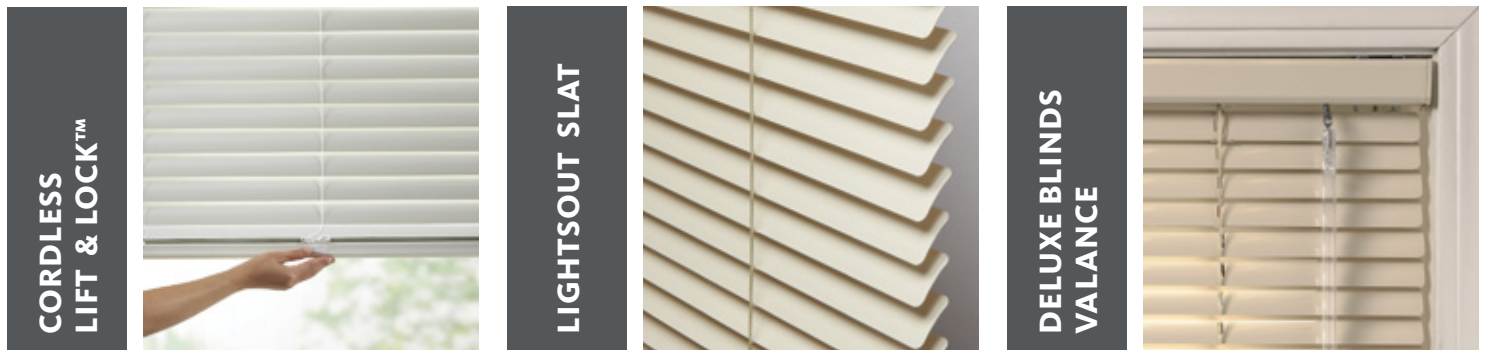

Let's go window shopping.

FEATURES	BENEFITS
1" DELUXE BLINDS	
Collection	Premium choice with a step up in style.
Slats	.008 gauge slats for added durability; features LightsOut room-darkening slats or optional traditional routes.
Control Option 	Cordless Lift & Lock™ option; press and hold a button on the bottomrail to raise and lower the blind; eliminates lift cord control for enhanced child safety.
Valance	Beveled rail provides a seamless, built-in valance appearance.
1" TRADITIONAL BLINDS	
Collection	Broadest selection of colors and slat styles for wider appeal.
Slats	Choice of .006 or .008 gauge slats.
Control Option 	Cordless Lift & Lock option; press and hold a button on the bottomrail to raise and lower the blind; eliminates lift cord control for enhanced child safety.
Valance	2-slat channel valance covers the headrail and brackets for a finished look.
1" VALUE/BASIC BLINDS	
Collection	Most economical choice in basic color palette.
Slats	.006 gauge slats.
Valance	2-slat clip valance hides the headrail and brackets.
2" MACRO BLINDS	
Collection	Handsome size for larger windows and a more traditional look.
Slats	.008 gauge slats with choice of standard route holes or optional LightsOut feature.
Control Option 	Cordless Lift & Lock option; press and hold a button on the bottomrail to raise and lower the blind; eliminates lift cord control for enhanced child safety.
Valance	Channel valance covers the headrail and brackets for a finished look.
HARDWARE	
Standard Controls	Tilt wand/lift cord control comes standard on all aluminum blind selections.
2- or 3-on-One Headrail	Multiple blinds on one rail cover wide expanses or side-by-side windows.
Lockseam Bottomrail	Engineered for added durability; resists bowing.
Brackets	Deluxe blinds feature convenient snap-in brackets; all others have color-coordinated box brackets for easy installation.